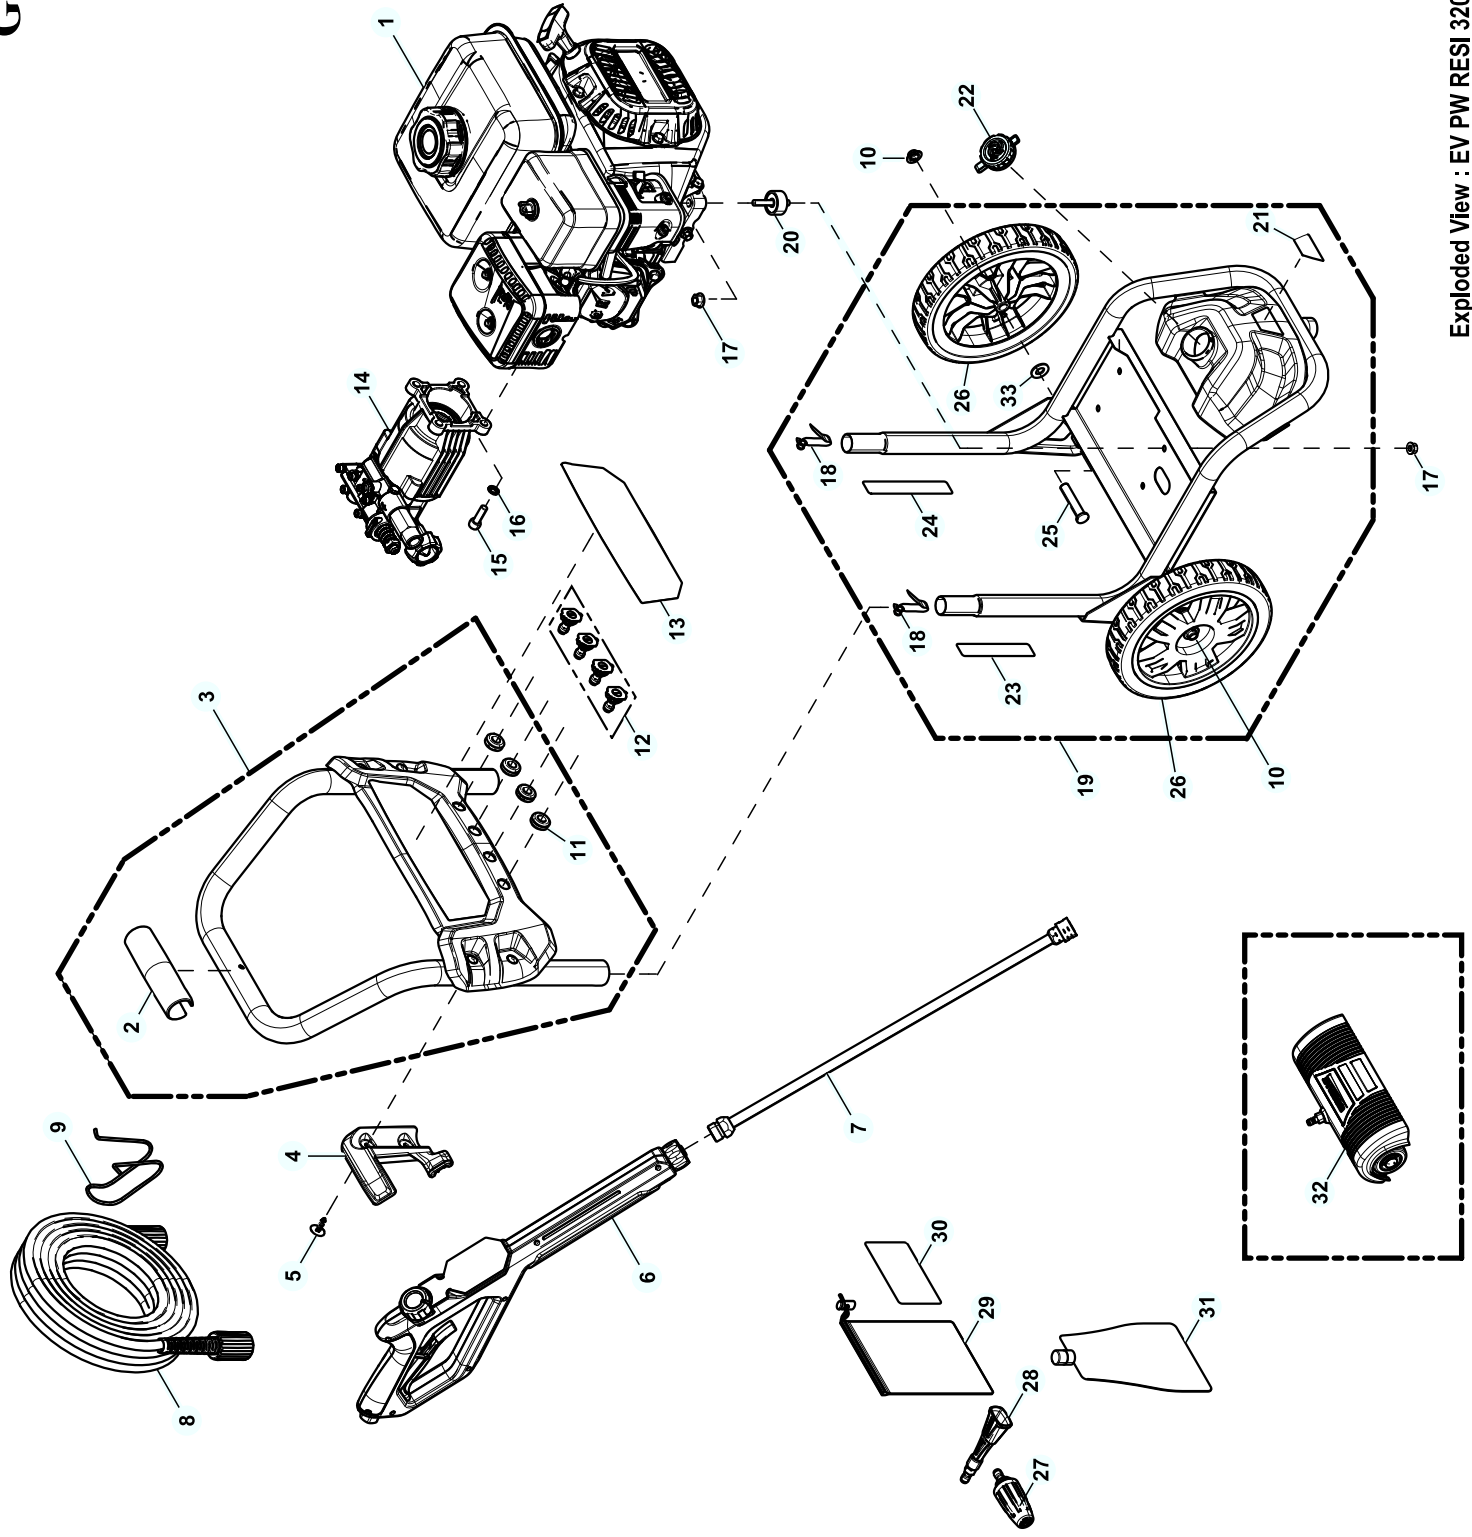

GROUP EV

EXPLODED VIEW: EV PW RESI 3200-2900**DRAWING #: 10000042085****GROUP EV**

ITEM	PART#	QTY.	DESCRIPTION
1	OK8430	1	ENGINE
2	OL4739	1	HANDLE C-GRIP
3	10000012847	1	HANDLE KIT PW RESI NO DECAL
4	OL6431	1	HOLSTER VP GUN BLACK
5	OJ1449	2	FASTENER RIBBED SHANK CHRSTM T
6	10000009382	1	GUN VPG M22, ORANGE
7	OH9640	1	LANCE ASSY-20" LONG
8	10000038679	1	HOSE
9	OJ3052	1	HOOK-HOSE
10	OK9974	2	PUSH NUT
11	OJ3079	4	GROMMET-NOZZLE
12	10000042074	1	KIT-NOZZLE
13	OL4740C	1	DECAL NOZZLE BILLBOARD 3200
	OL4740D	1	DECAL NOZZLE BILLBOARD 2900
14	10000037099	1	PUMP AXIAL (2900)
	10000042044	1	PUMP AXIAL (3200)
15	OJ3315	4	SCREW SHC M8-1.25X25 C8.8 ZP
16	G092479	4	WASHER LOCK M8 RIBBED
17	G067989	8	NUT HEX FL WHIZ M8-1.25
18	OG5442	2	SNAP BUTTON
19	10000027441	1	CRADLE KIT
20	G021217	4	VIB MOUNT
21	OL2091	1	DECAL NO NOT USE BLEACH
22	OK4078A	1	CAP CHEM TANK
23	OJ3374	1	DECAL QUICK START
24	OK6007	1	DECAL QUICK START
25	10000021533	2	PIN AXLE
26	OJ6276	2	WHEEL
27	OK2895	1	TURBO NOZZLE
28	OL3579	1	PW FOAMER QC
29	10000007185	1	BAG MESH DRAWSTRING
30	10000008335	1	CARD LAMINATED PW ACCESSORY
31	OL5832	1	OIL POUCH 16 OZ SAE 30
32	10000008337	1	ASSY POWER BROOM (3200)
33	G022304	2	WASHER
34	10000044632	1	CHEMICAL HOSE (NOT SHOWN)